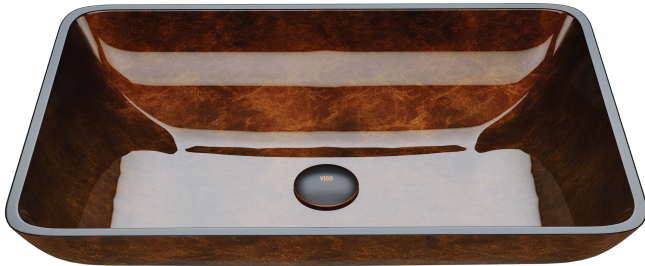

VIGO Glass Rectangular Vessel Bathroom Sink in Chocolate Brown
 VG07047

MEASUREMENTS	
Overall Length	22 1/4"
Overall Height	4 1/2"
Overall Width	14 1/2"
Sink Hole Diameter	1 3/4"

PRODUCT FEATURES
<ul style="list-style-type: none"> • 1 3/4" drain opening • Handmade Sink • Scratch resistant • Solid tempered glass construction • Above counter installation • Protected by VIGO's Limited Lifetime Warranty

CODES / STANDARDS
  
<ul style="list-style-type: none"> • cUPC Certified • ADA Compliant • All VIGO Bathroom Sinks have a Limited Lifetime Warranty

VIGO Glass Rectangular Vessel Bathroom Sink in Chocolate Brown
VG07047