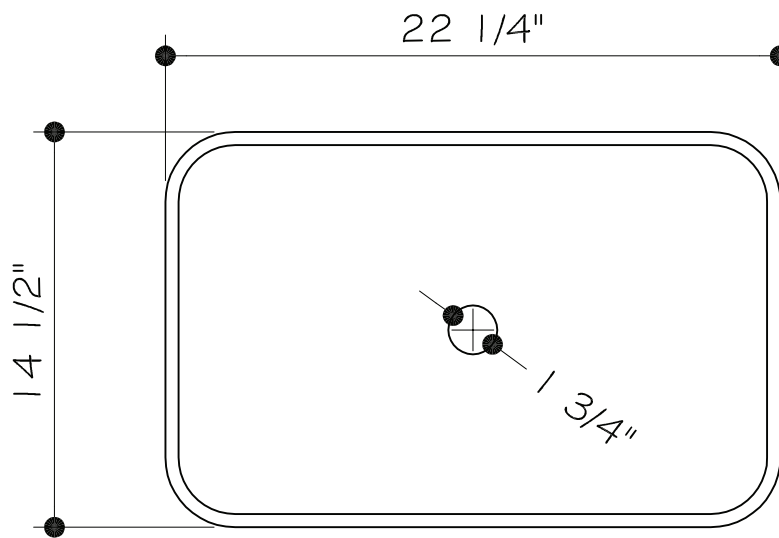

VIGO Glass Rectangular Vessel Bathroom Sink in Chocolate Brown
 VG07047

MEASUREMENTS	
Overall Length	22 1/4"
Overall Height	4 1/2"
Overall Width	14 1/2"
Sink Hole Diameter	1 3/4"

PRODUCT FEATURES
<ul style="list-style-type: none"> • 1 3/4" drain opening • Handmade Sink • Scratch resistant • Solid tempered glass construction • Above counter installation • Protected by VIGO's Limited Lifetime Warranty

FRONT VIEW

TOP VIEW

NOTE: DRILL HOLE SIZE IN COUNTER TOP \varnothing 1 3/4"
GLASS THICKNESS 1/2"
GLASS DIAMETER AND HEIGHT MAY VARY UP TO 1/2"