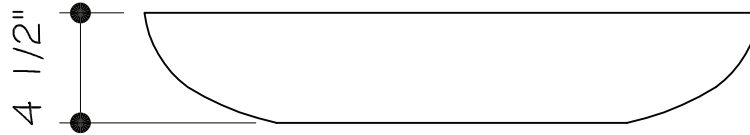

VIGO Glass Rectangular Vessel Bathroom Sink in Chocolate Brown
VG07047

FRONT VIEW