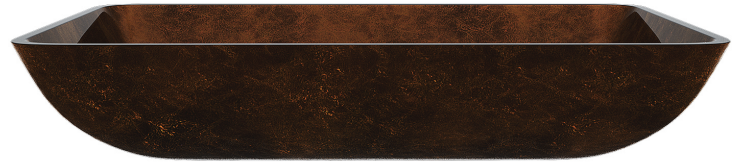

VIGO Glass Rectangular Vessel Bathroom Sink in Chocolate Brown
 VG07047

MEASUREMENTS	
Overall Length	22 1/4"
Overall Height	4 1/2"
Overall Width	14 1/2"
Sink Hole Diameter	1 3/4"

PRODUCT FEATURES
<ul style="list-style-type: none"> • 1 3/4" drain opening • Handmade Sink • Scratch resistant • Solid tempered glass construction • Above counter installation • Protected by VIGO's Limited Lifetime Warranty

CODES / STANDARDS
  
<ul style="list-style-type: none"> • cUPC Certified • ADA Compliant • All VIGO Bathroom Sinks have a Limited Lifetime Warranty

VIGO Glass Rectangular Vessel Bathroom Sink in Chocolate Brown
VG07047